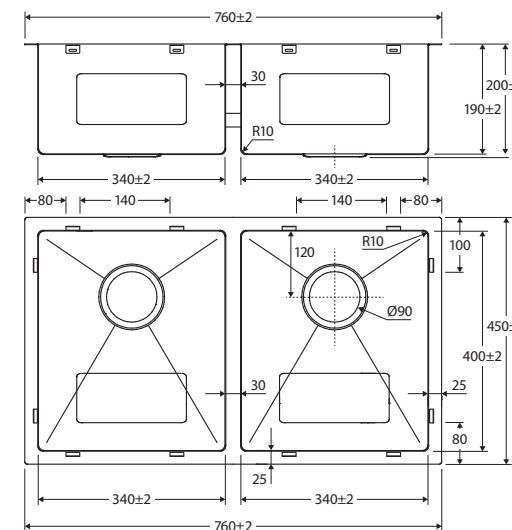

Hana

DOUBLE KITCHEN SINK, 27L/27L

Features

- Anti-condensation coating underneath the sink prevents mildew
- Hand made from 1.2 mm thick, high quality 304 stainless steel
- Fitted with sound and vibration dampening panels to reduce acoustic impact of water and equipment
- Two matching basket wastes included (A3SS/A3CM/A3CO/A3RB)
- Two sink protectors included with PVD models only
- Topmount or undermount installation
- Mounting brackets and screws included
- Capacity: 27L/27L
- Overall size: 760 L x 450 W x 200 D mm

We aim to ensure that specifications are correct at the time of publication. All measurements are shown in millimetres. Always use measurements of actual product received for final specification as the technical drawing may contain differences. Due to printing limitations, physical colour may vary from the image shown. Fienza reserves the right to make modifications without prior notice.