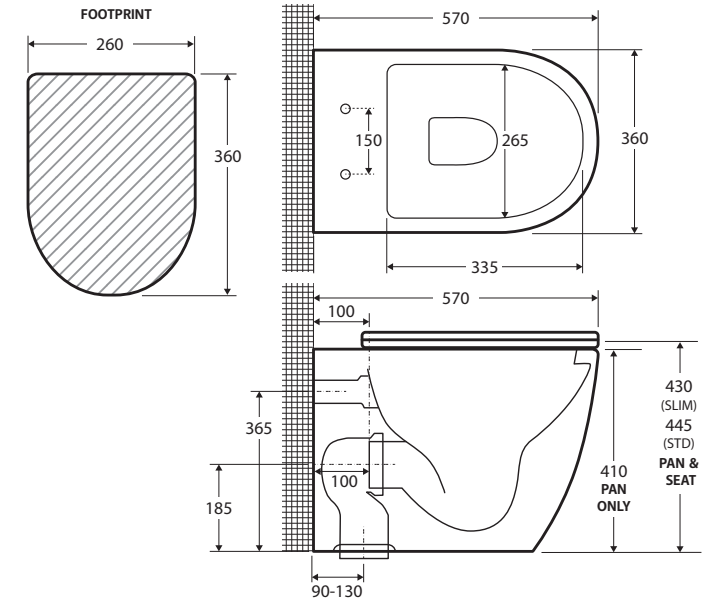

### Features

WELS 4 Star - 4.5/3L (3.3L avg/flush) with R&T cistern

- Gloss white finish
- Tornado rimless ultra quiet flush
- Concealed design (includes mounting screws)
- Stainless steel hinges

Cistern and flush buttons required (sold separately)

We aim to ensure that specifications are correct at the time of publication. All measurements are shown in millimetres. For ceramic products, please allow +/- 10 mm tolerance for manufacturing variance. Always use measurements of actual product received for final specification as the technical drawing may contain differences. Due to printing limitations, physical colour may vary from the image shown. Fienza reserves the right to make modifications without prior notice.