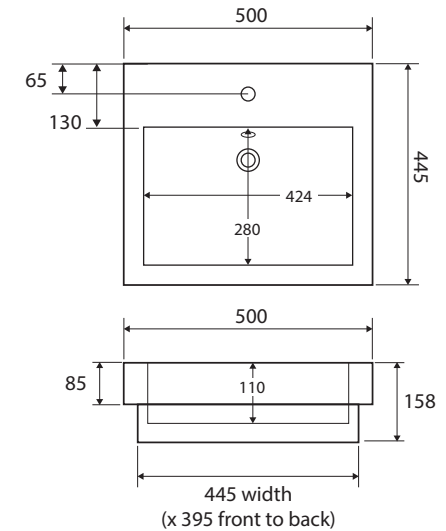

Low Profile SEMI-INSET BASIN

Features

- Vitreous china with gloss white finish
- Requires 32 mm waste with overflow (not included)
- Not suitable for use with the Fienza Stone & Timber Top vanity range
- Capacity: 6 litres

Please note: Due to the nature of ceramic as a material, small variations in size and shape do occur. Ensure that the measurements of the purchased basin are checked physically BEFORE cutting any counter-top. Specification drawings are a guide only. Fienza will not be held liable for any errors made by external parties when cutting counter-tops.

We aim to ensure that specifications are correct at the time of publication. All measurements are shown in millimetres. For ceramic products, please allow +/- 10 mm tolerance for manufacturing variance. Always use measurements of actual product received for final specification as the technical drawing may contain differences. Due to printing limitations, physical colour may vary from the image shown. Fienza reserves the right to make modifications without prior notice.