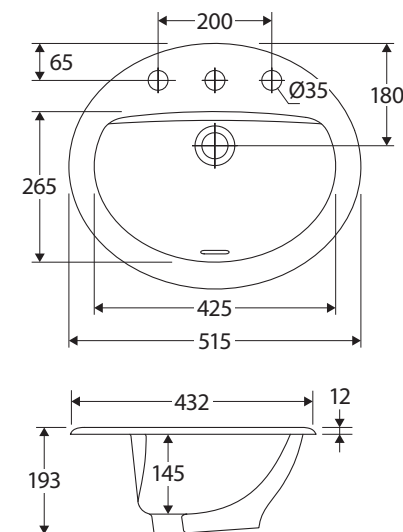

Stella

FULLY-INSET BASIN

Features

- Gloss white finish
- Vitreous china
- Overflow located at front of inner bowl
- Requires 32 mm overflow waste (not included)
- Capacity: 4.95 litres

Please note: Due to the nature of ceramic as a material, small variations in size and shape do occur. Ensure that the measurements of the purchased basin are checked physically BEFORE cutting any counter-top. Specification drawings are a guide only. Fienza will not be held liable for any errors made by external parties when cutting counter-tops.

Available in

1 Tap Hole
RB405-1

3 Tap Holes
RB405-3

Cleaning & Care

- Wipe with a clean, soft cloth and mild soapy water or non-abrasive bathroom cleaner. Test in an inconspicuous area before cleaning the whole basin.
- Avoid placing hot objects, such as hair straighteners, on any surface as these will cause discolouration and marking.
- Spills of hair dye, after-shave lotion, nail polish and remover, aerosol spray and other harsh chemicals should be removed immediately to prevent damage and discolouration. Clean immediately with mild soapy water using a clean, soft cloth.

We aim to ensure that specifications are correct at the time of publication. All measurements are shown in millimetres. For ceramic products, please allow +/- 10 mm tolerance for manufacturing variance. Always use measurements of actual product received for final specification as the technical drawing may contain differences. Due to printing limitations, physical colour may vary from the image shown. Fienza reserves the right to make modifications without prior notice.